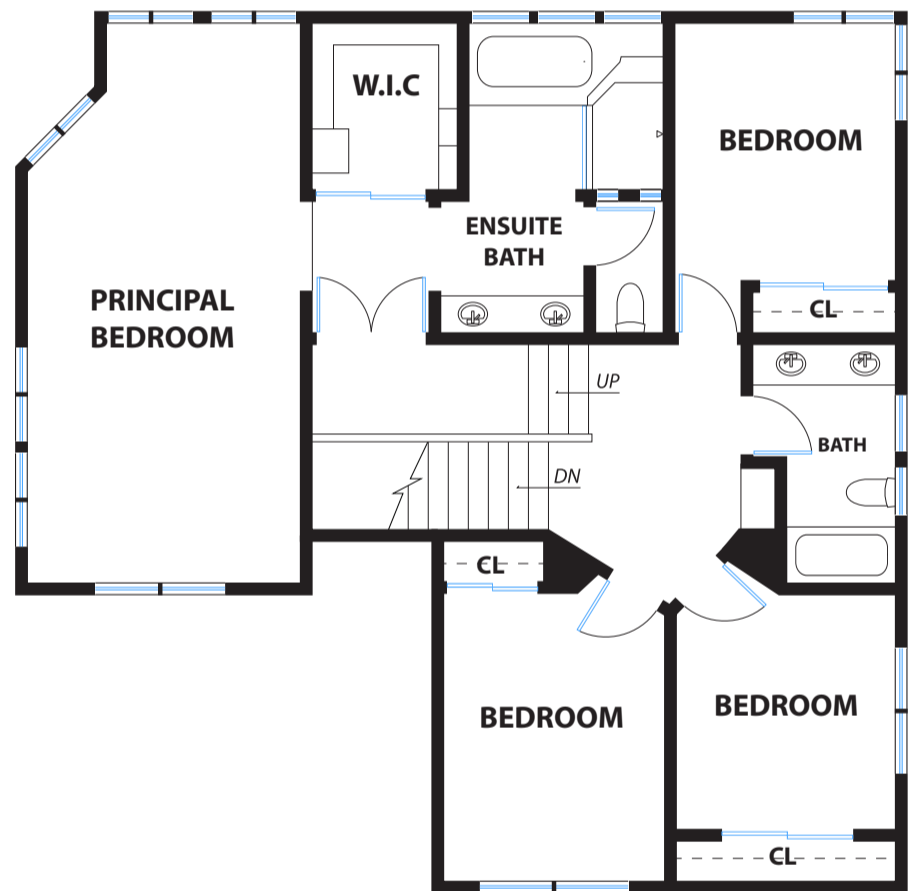

COMPASS

1011 MONTEREY AVENUE

FOSTER CITY

MAIN LEVEL

UPPER LEVEL (LOFT)

PRESENTED BY : KATERYNA DAVYDOVA
DRE #: 01971915

DISCLAIMER: RENDERING BY OPEN HOMES PHOTOGRAPHY. ALL MEASUREMENTS ARE APPROXIMATE AND MAY NOT BE EXACT.
DO NOT RELY ON THE ACCURACY OF THIS FLOOR PLAN WHEN DETERMINING THE PRICE OF A PROPERTY OR MAKING DECISIONS
REGARDING BUYING OR SELLING OF PROPERTIES WITHOUT INDEPENDENT VERIFICATION.