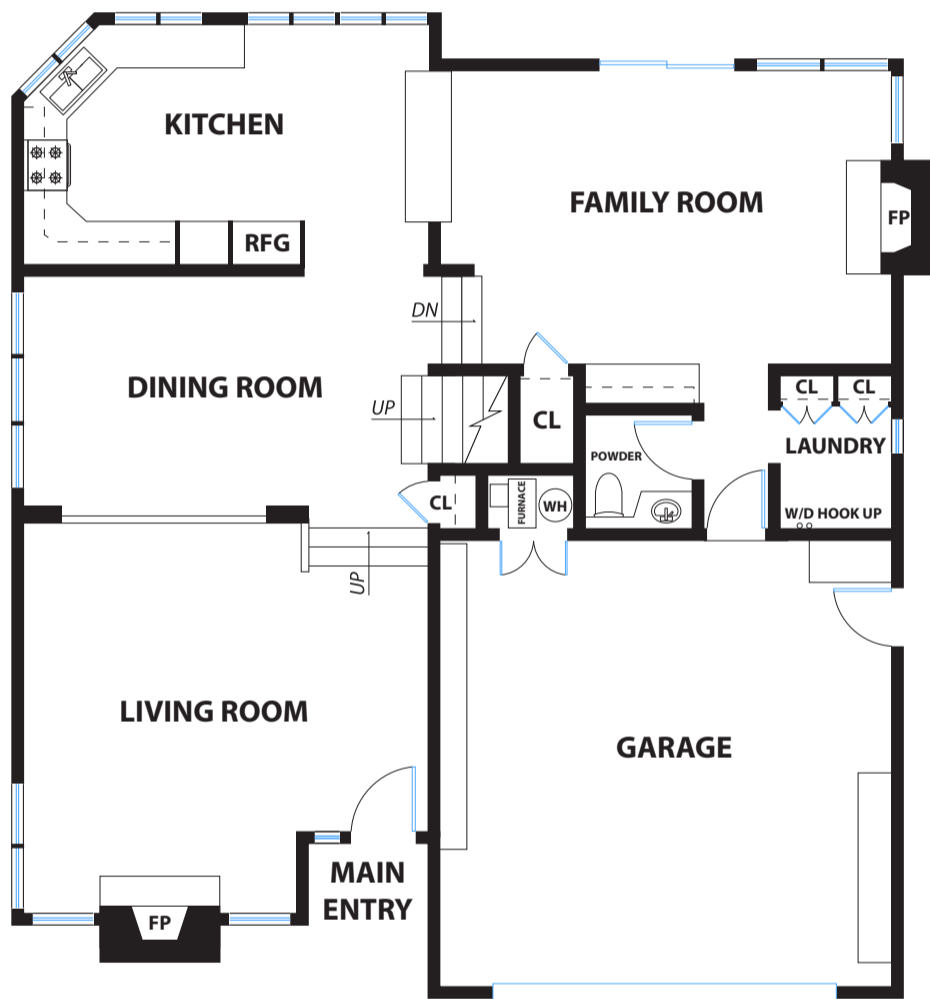

COMPASS

1011 MONTEREY AVENUE

FOSTER CITY

MAIN LEVEL

UPPER LEVEL (LOFT)

PRESENTED BY : KATERYNA DAVYDOVA
DRE #: 01971915

DISCLAIMER: RENDERING BY OPEN HOMES PHOTOGRAPHY. ALL MEASUREMENTS ARE APPROXIMATE AND MAY NOT BE EXACT.
DO NOT RELY ON THE ACCURACY OF THIS FLOOR PLAN WHEN DETERMINING THE PRICE OF A PROPERTY OR MAKING DECISIONS
REGARDING BUYING OR SELLING OF PROPERTIES WITHOUT INDEPENDENT VERIFICATION.