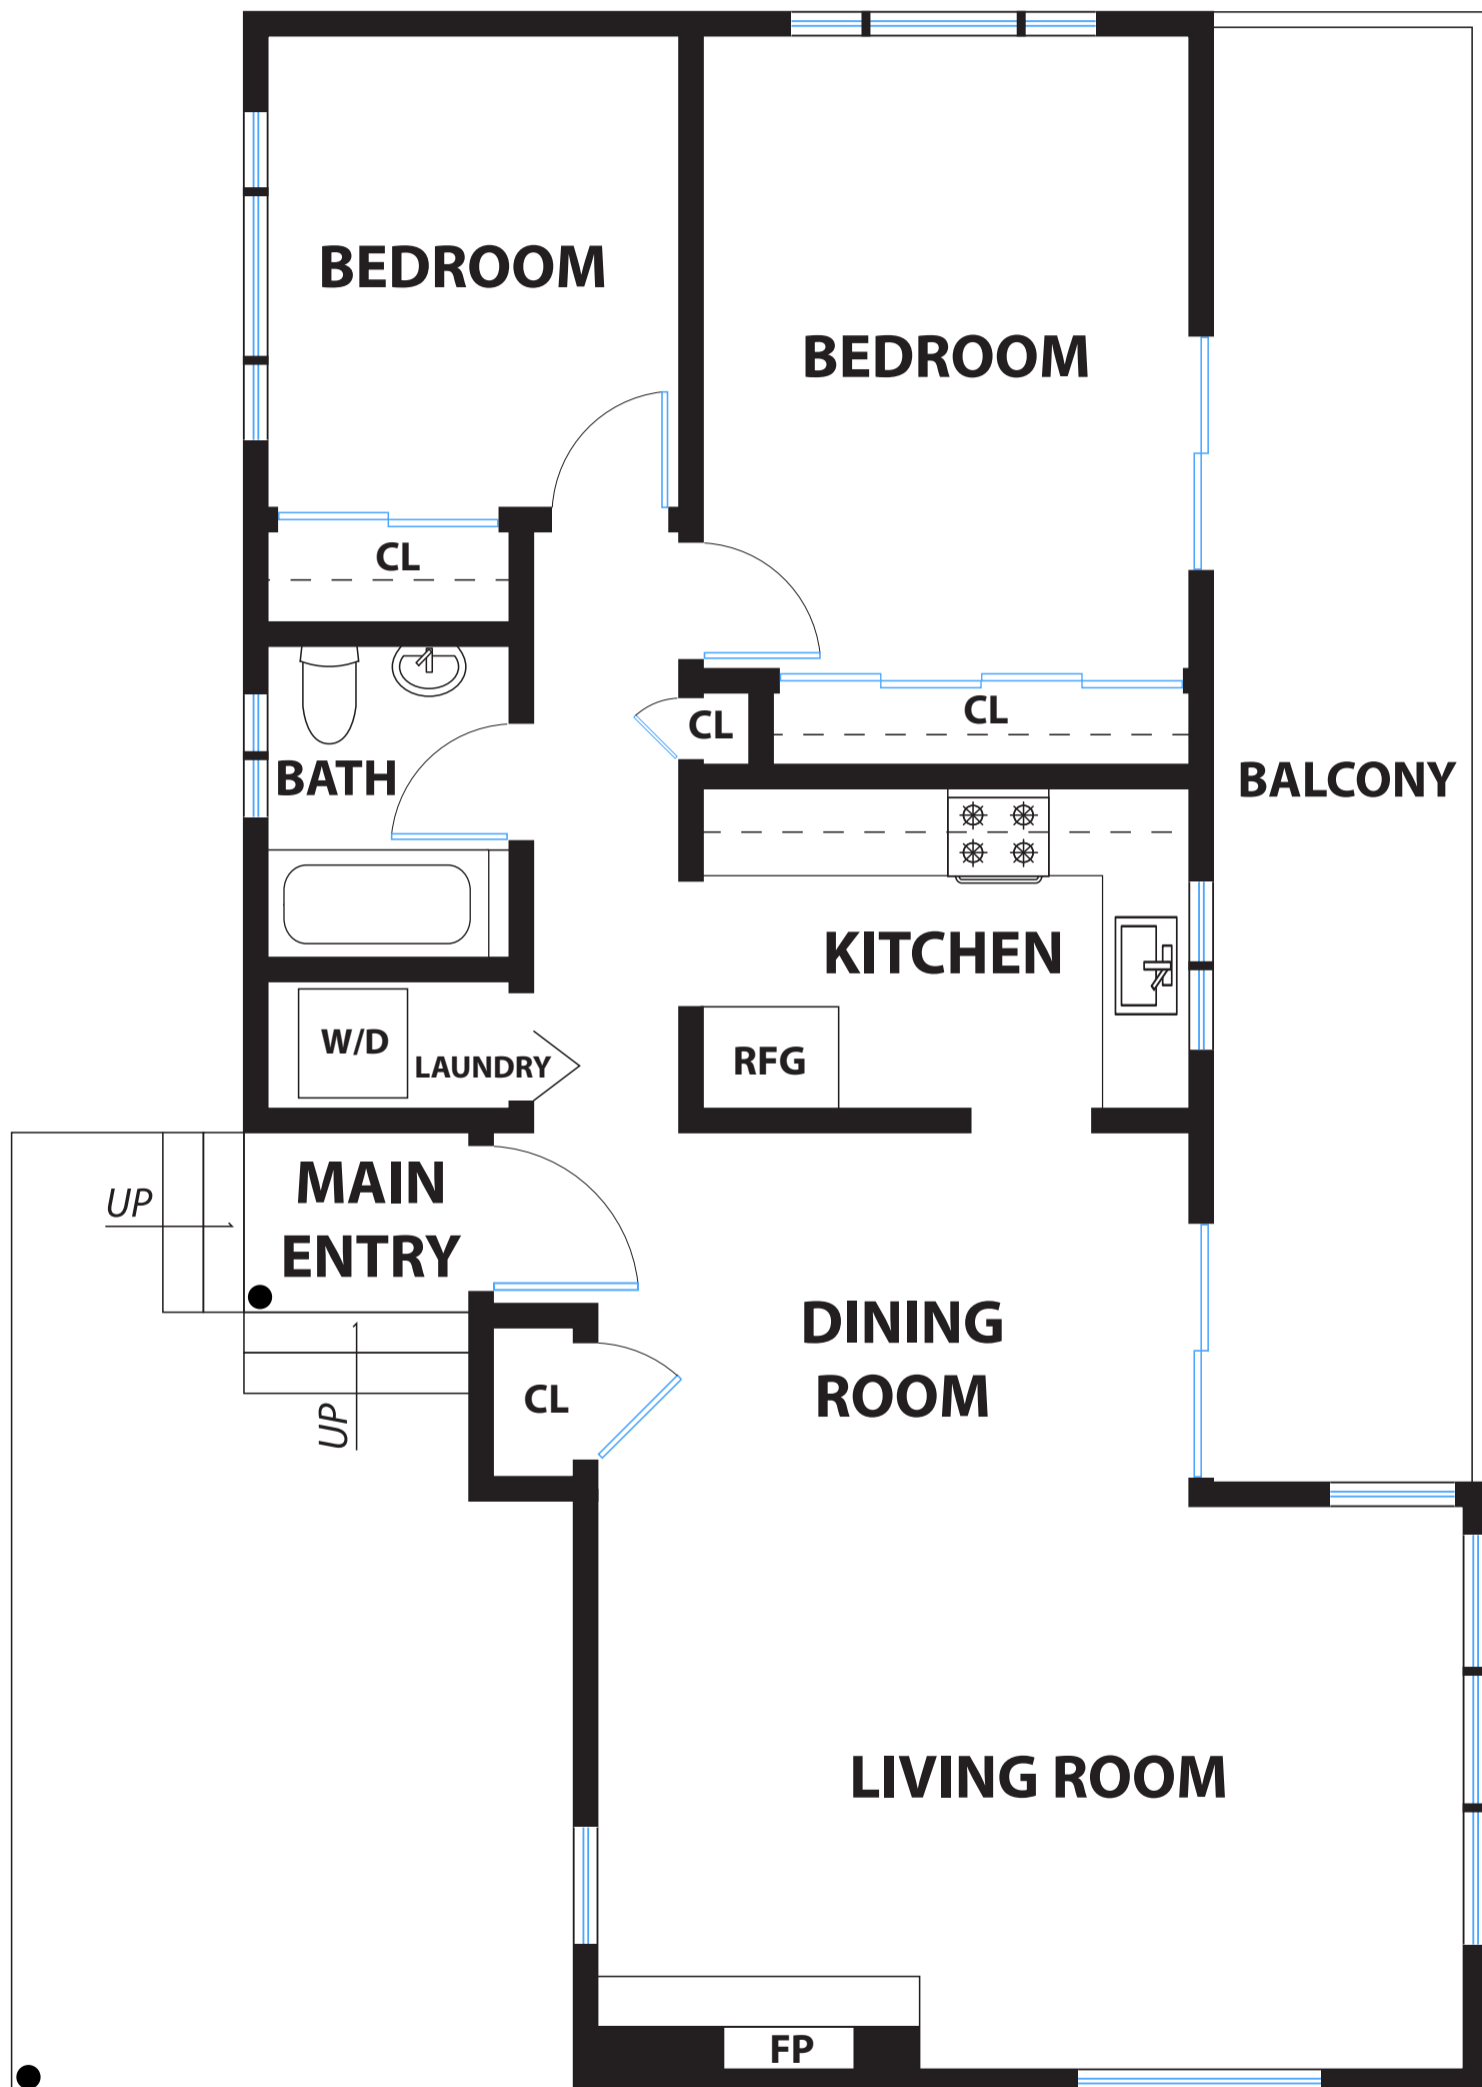

COMPASS 100 EL CAMINO DEL MAR

SAN FRANCISCO

PRESENTED BY : ROBERT VERNON
DRE #: 01195165

DISCLAIMER: RENDERING BY OPEN HOMES PHOTOGRAPHY. ALL MEASUREMENTS ARE APPROXIMATE AND MAY NOT BE EXACT.
DO NOT RELY ON THE ACCURACY OF THIS FLOOR PLAN WHEN DETERMINING THE PRICE OF A PROPERTY OR MAKING DECISIONS
REGARDING BUYING OR SELLING OF PROPERTIES WITHOUT INDEPENDENT VERIFICATION.