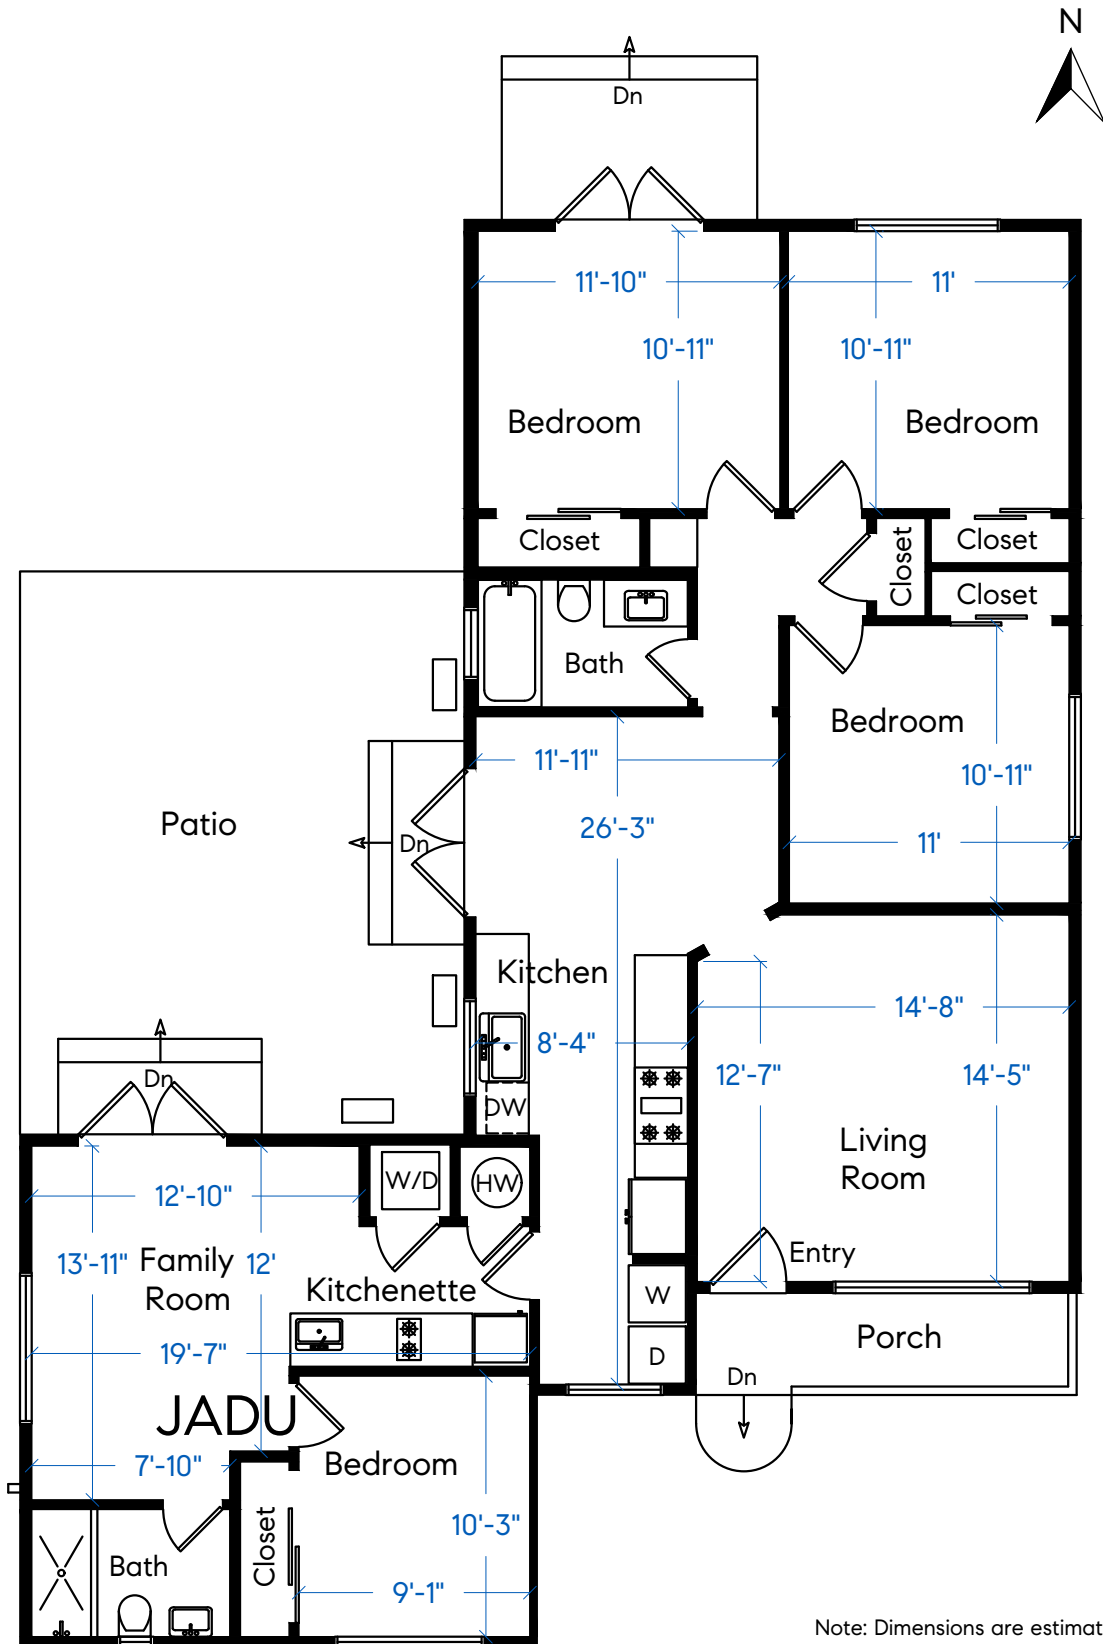

# 941 Amador Avenue

Sunnyvale, CA

Note: Dimensions are estimates only and have been derived simply for the marketing-style floor plans developed by Open House Drafting.