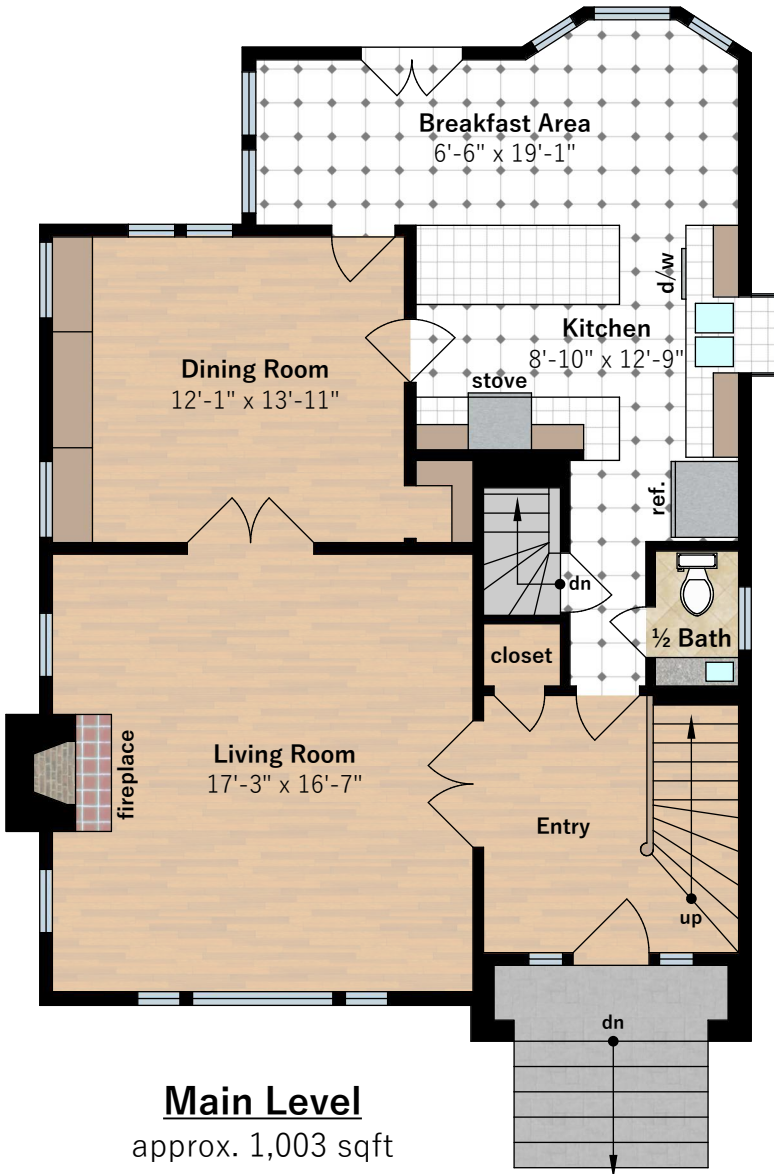

# 722 Cleveland Street

Oakland, CA 94606

Interior room dimensions are shown, and all square footage measured from perimeter of exterior walls. Decks, porches, and patios are not included in calculations.  
Measured on October 28th, 2024

<b>Estimated Total Finished Square Footage: 2,009 sqft</b>
Main Level: 1,003 sqft Upper Level: 1,006 sqft

<b>Estimated Total Unfinished Square Footage: 1,283 sqft</b>
Lower Level: 739 sqft Garage: 544 sqft