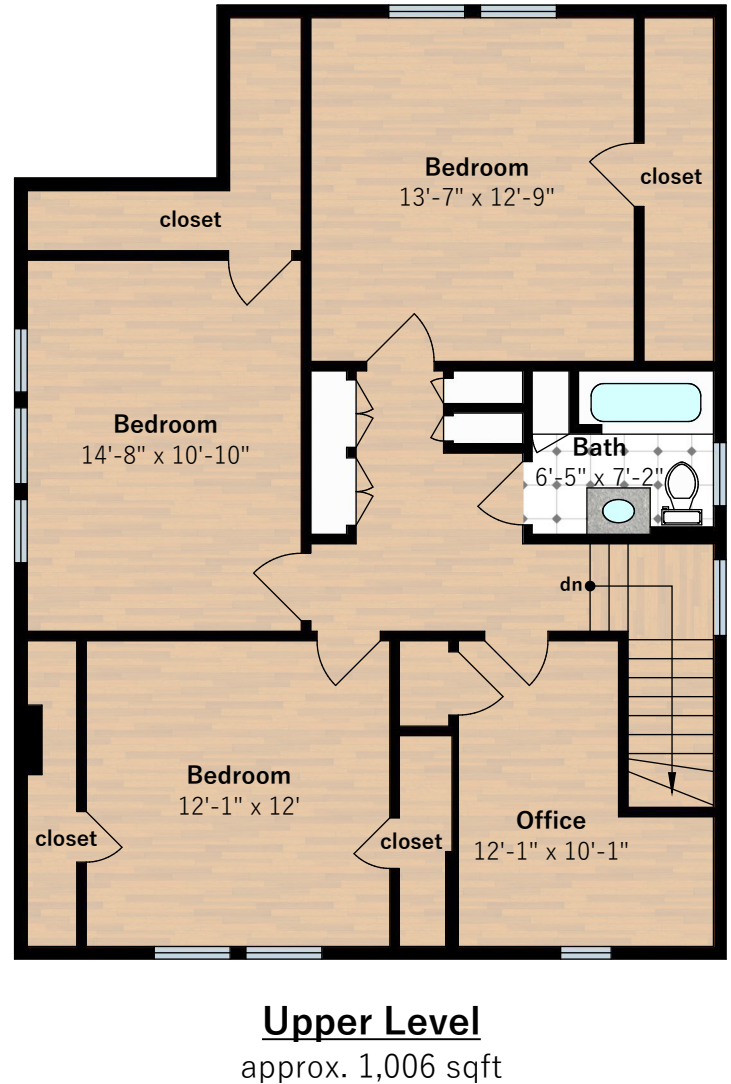

# 722 Cleveland Street

Oakland, CA 94606

Interior room dimensions are shown, and all square footage measured from perimeter of exterior walls. Decks, porches, and patios are not included in calculations.  
Measured on October 28th, 2024

<b>Estimated Total Finished Square Footage: 2,009 sqft</b>
Main Level: 1,003 sqft Upper Level: 1,006 sqft

<b>Estimated Total Unfinished Square Footage: 1,283 sqft</b>
Lower Level: 739 sqft Garage: 544 sqft