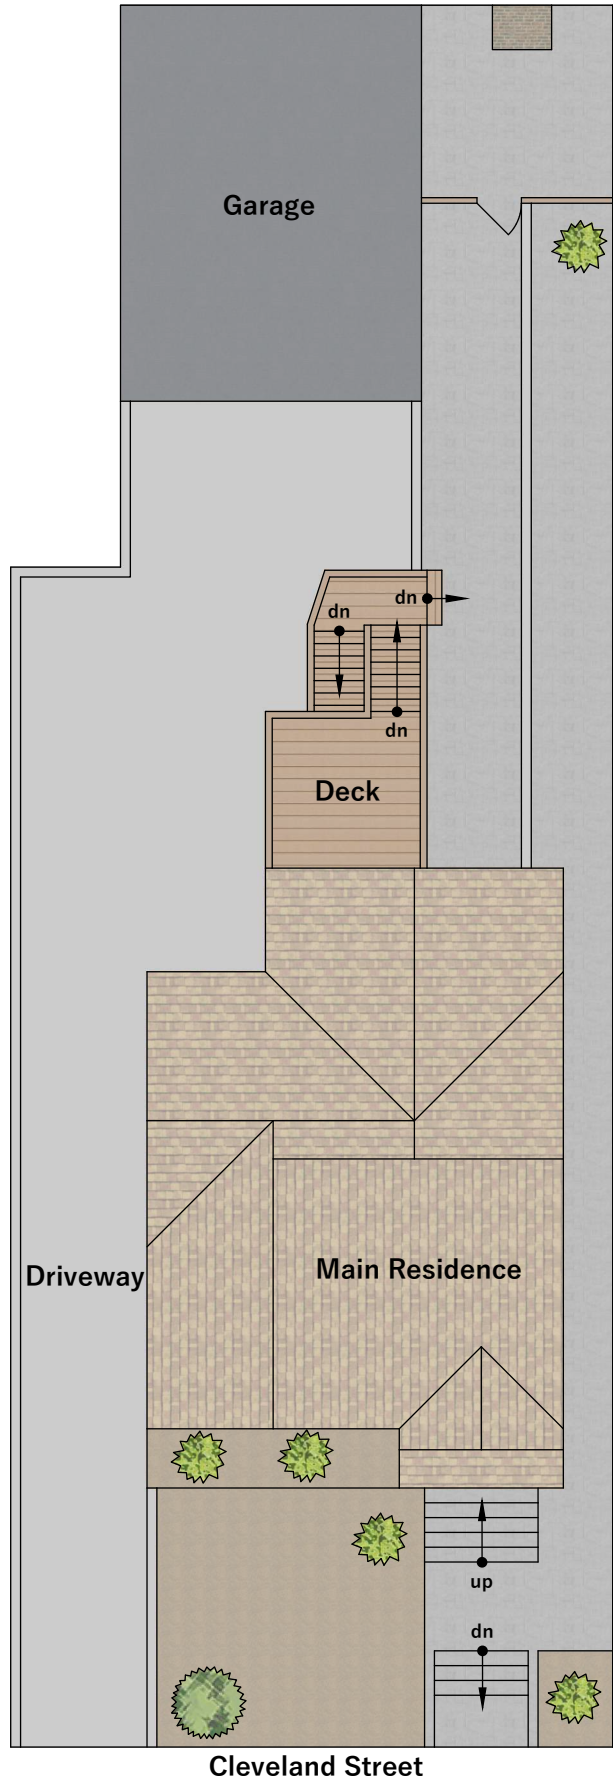

722 Cleveland Street

Oakland, CA 94606

Site Plan
lot size approx. 4,142 sqft