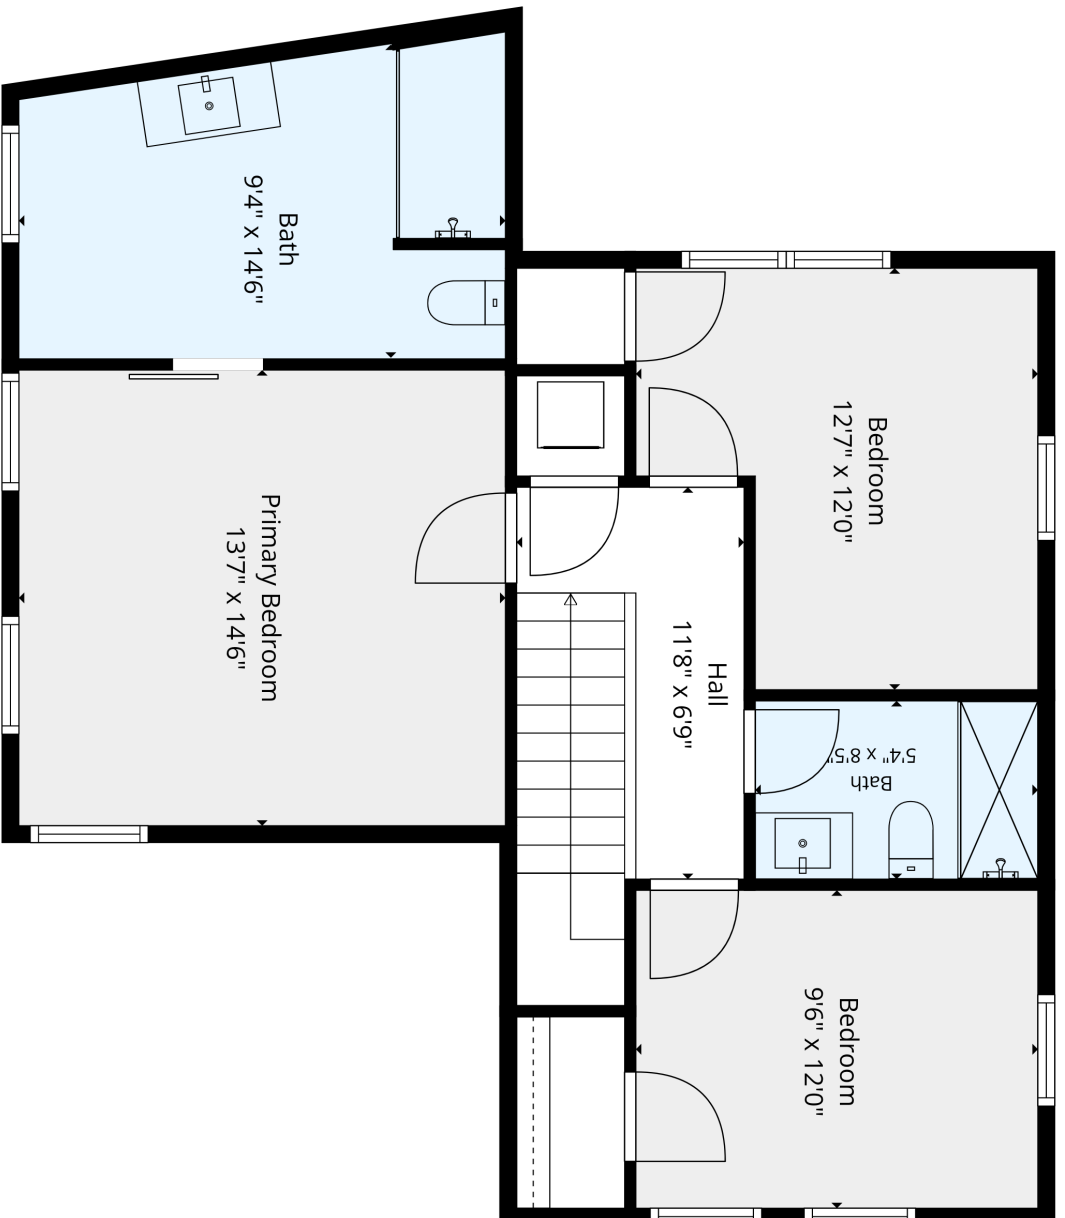

**Total: 1474 sq. ft**

1st Floor: 705 sq. Ft, 2nd Floor: 769 sq. ft

Excluded Areas: Porch: 55 sq. Ft, Walls: 135 sq. ft

All Dimensions Are Approximate, Consult County Auditor For Actual

**Total: 1474 sq. ft**

1st Floor: 705 sq. Ft, 2nd Floor: 769 sq. ft

Excluded Areas: Porch: 55 sq. Ft, Walls: 135 sq. ft

All Dimensions Are Approximate, Consult County Auditor For Actual

**Total: 1474 sq. ft**

1st Floor: 705 sq. Ft, 2nd Floor: 769 sq. ft  
 Excluded Areas: Porch: 55 sq. Ft, Walls: 135 sq. ft

All Dimensions Are Approximate, Consult County Auditor For Actual