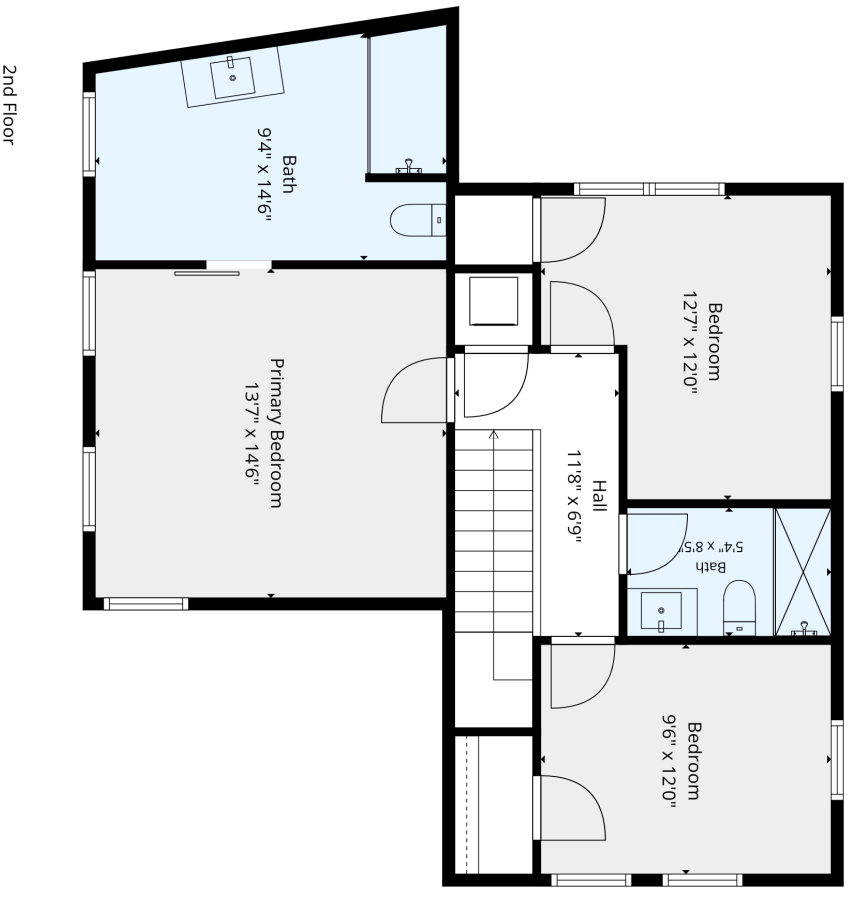

**Total: 1474 sq. ft**

1st Floor: 705 sq. Ft, 2nd Floor: 769 sq. ft

Excluded Areas: Porch: 55 sq. Ft, Walls: 135 sq. ft

All Dimensions Are Approximate, Consult County Auditor For Actual

**Total: 1474 sq. ft**

1st Floor: 705 sq. Ft, 2nd Floor: 769 sq. ft

Excluded Areas: Porch: 55 sq. Ft, Walls: 135 sq. ft

All Dimensions Are Approximate, Consult County Auditor For Actual

**Total: 1474 sq. ft**

1st Floor: 705 sq. Ft, 2nd Floor: 769 sq. ft  
 Excluded Areas: Porch: 55 sq. Ft, Walls: 135 sq. ft

All Dimensions Are Approximate, Consult County Auditor For Actual