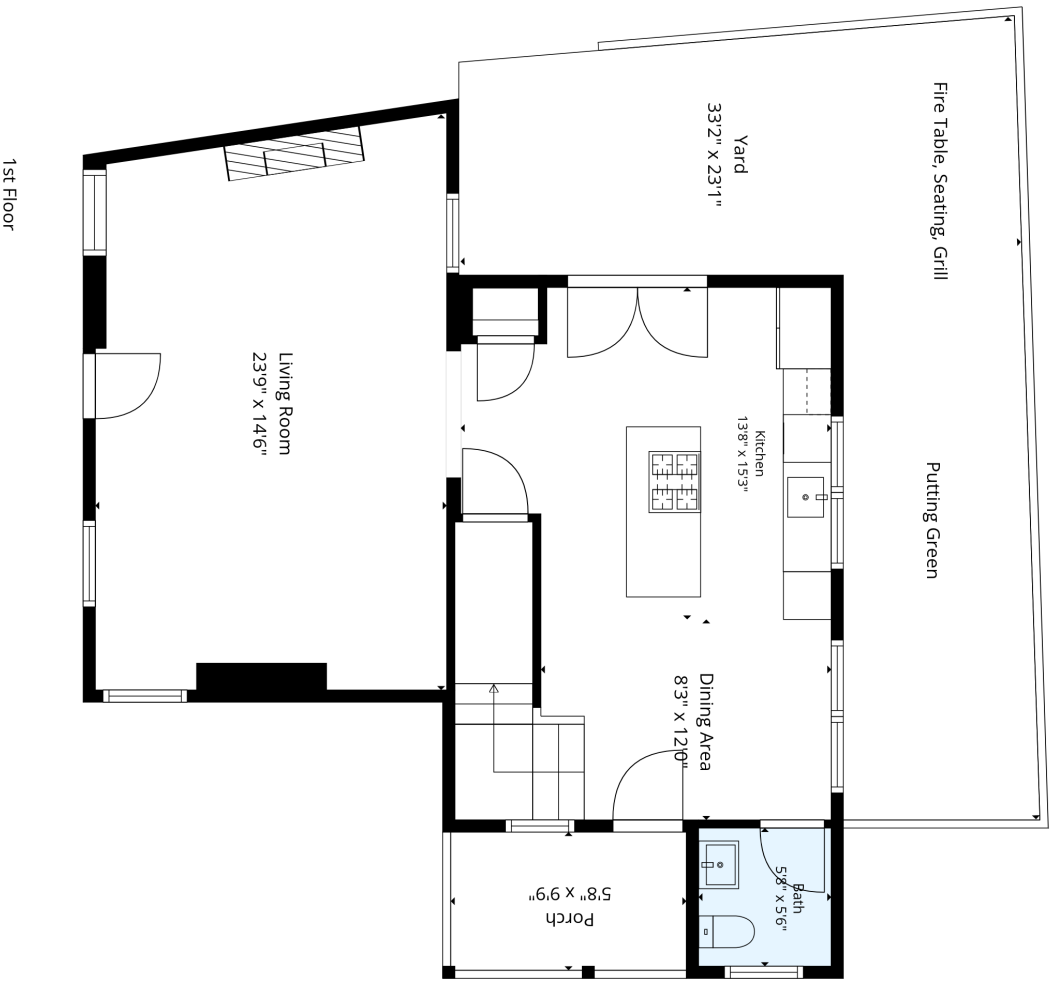

**Total: 1474 sq. ft**

1st Floor: 705 sq. Ft, 2nd Floor: 769 sq. ft

Excluded Areas: Porch: 55 sq. Ft, Walls: 135 sq. ft

All Dimensions Are Approximate, Consult County Auditor For Actual

**Total: 1474 sq. ft**

1st Floor: 705 sq. Ft, 2nd Floor: 769 sq. ft

Excluded Areas: Porch: 55 sq. Ft, Walls: 135 sq. ft

All Dimensions Are Approximate, Consult County Auditor For Actual

**Total: 1474 sq. ft**

1st Floor: 705 sq. Ft, 2nd Floor: 769 sq. ft  
 Excluded Areas: Porch: 55 sq. Ft, Walls: 135 sq. ft

All Dimensions Are Approximate, Consult County Auditor For Actual