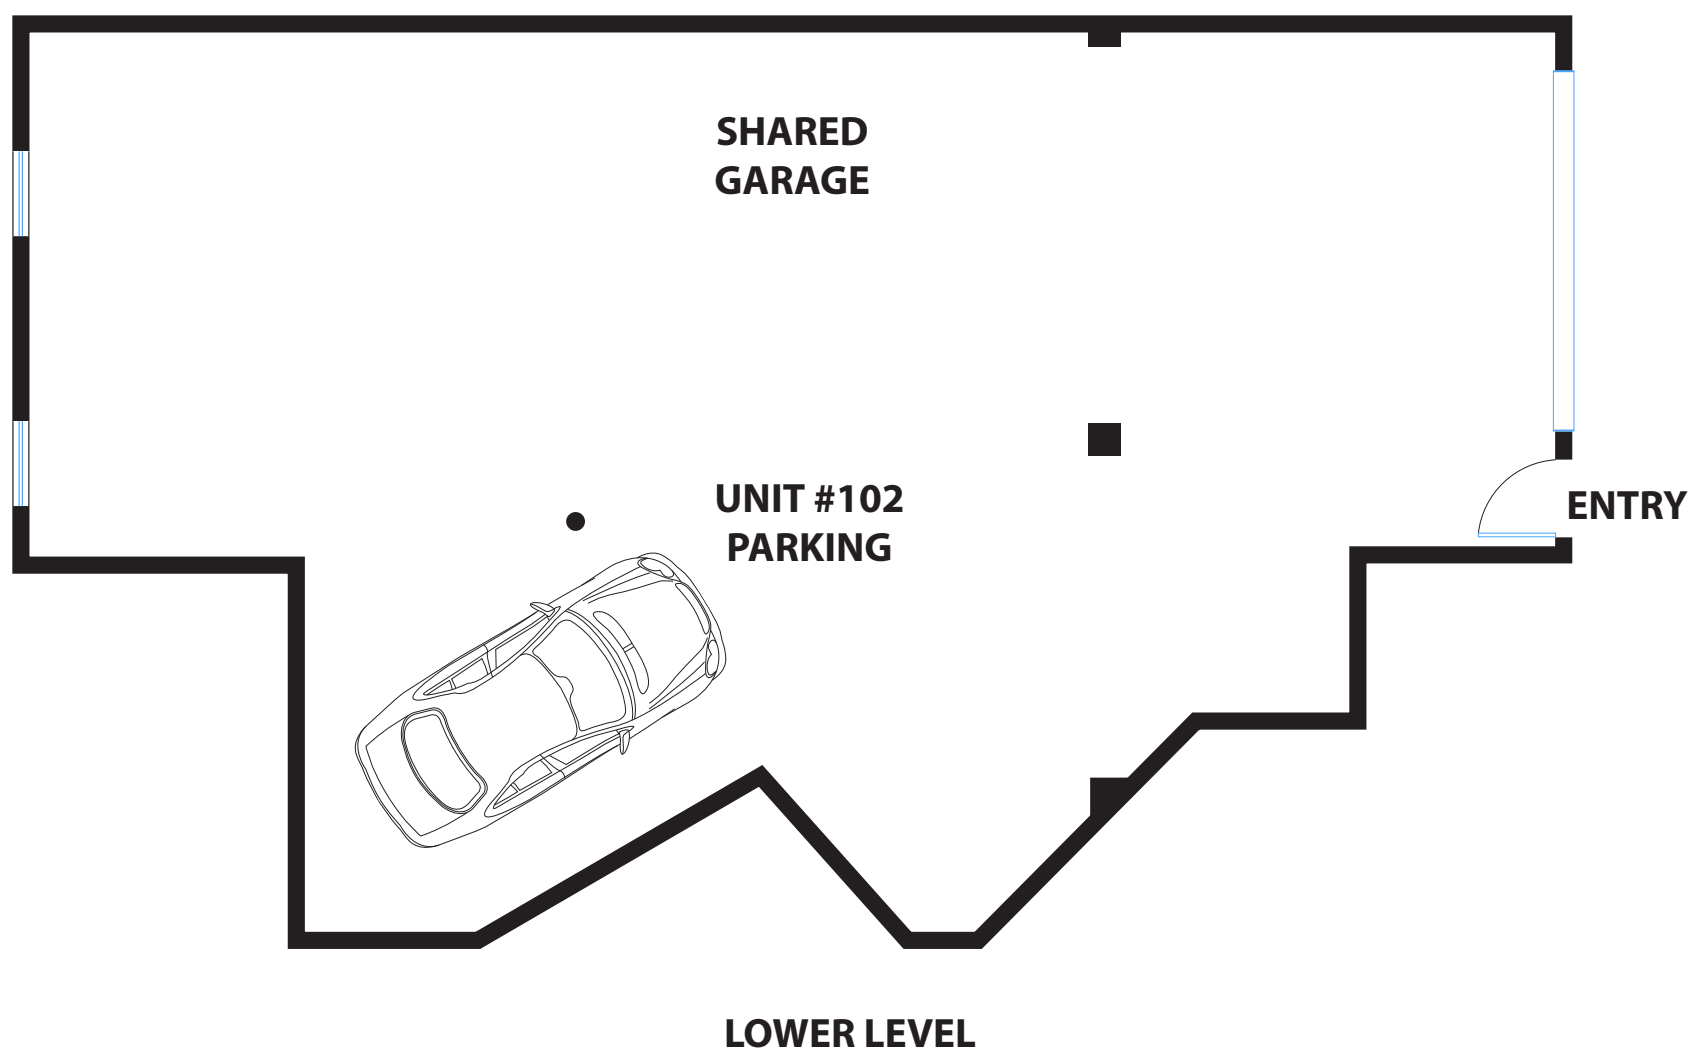

**1970 SACRAMENTO STREET #102**  
**SAN FRANCISCO**

**PRESENTED BY : CHRISTOPHER J. MEZA**  
**DRE #: 01913977**

CREATED ON JUNE 05, 2026

DISCLAIMER: RENDERING BY OPEN HOMES PHOTOGRAPHY. ALL MEASUREMENTS ARE APPROXIMATE AND MAY NOT BE EXACT. DO NOT RELY ON THE ACCURACY OF THIS FLOOR PLAN WHEN DETERMINING THE PRICE OF A PROPERTY OR MAKING DECISIONS REGARDING BUYING OR SELLING OF PROPERTIES WITHOUT INDEPENDENT VERIFICATION.