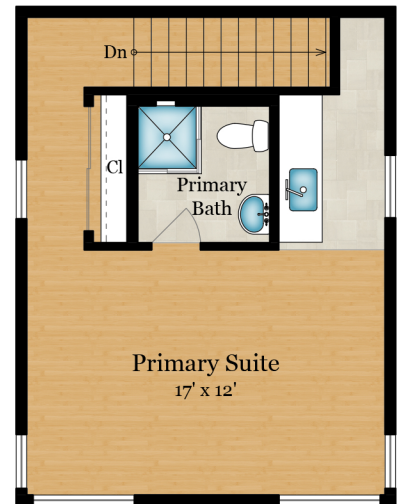

1743 MAXINE AVENUE

SAN MATEO, CA 94401

MAIN LEVEL
1,120 SQ FT

SHED
95 SQ FT

Estimated Total Finished Square Footage: 1,550 SQ FT

Above-Grade: 1,550 SQ FT Below-Grade: N/A
Plus 380 SQ FT 2-Car Garage on Main Level
Plus 5 SQ FT Mech on Main Level
Plus 95 SQ FT Shed
Calculated per ANSI Standard Z765-2021.

* Estimated Total Finished & Unfinished Square Footage: 2,030 SQ FT

UPPER LEVEL
430 SQ FT