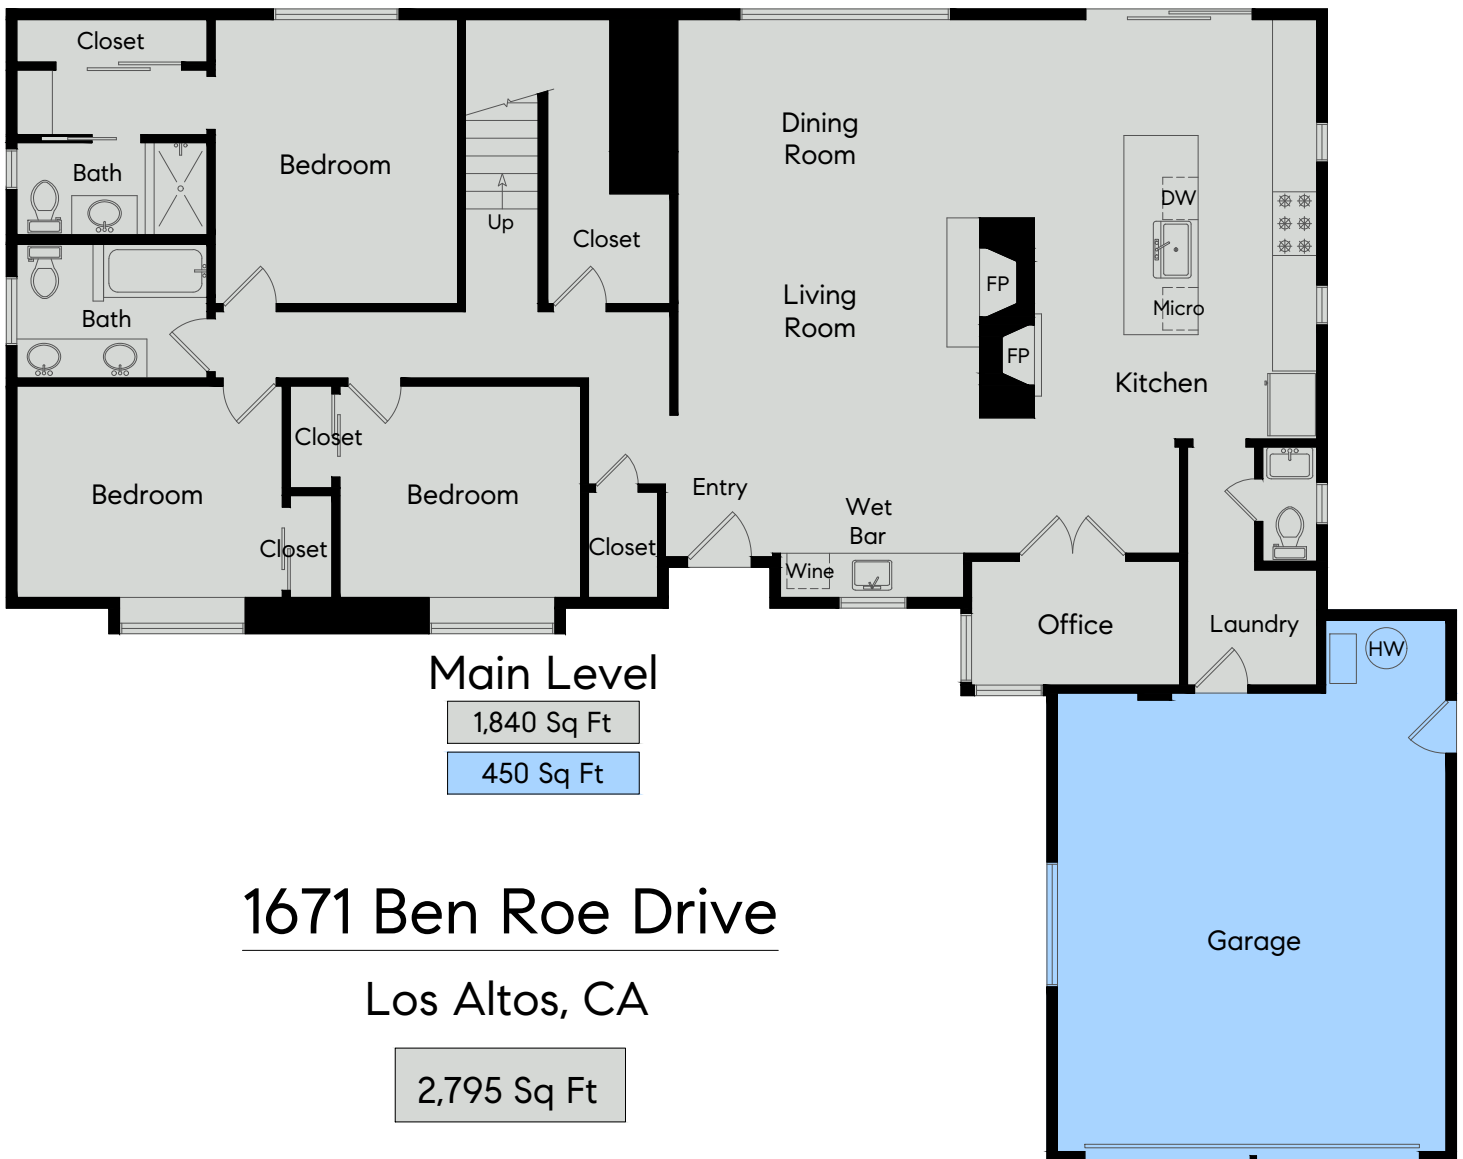

Note: Square footage data represents an estimate and has been derived simply for the marketing-style floor plans developed by Open House Drafting.

### Upper Level

955 Sq Ft

### Main Level

1,840 Sq Ft

450 Sq Ft

## Los Altos, CA

2,795 Sq Ft