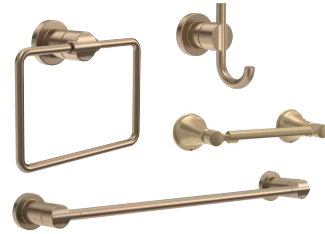

# Primary Bathroom

---

# Primary Bathroom

**Sink Faucet**  
Antique Brass,  
Widespread Faucet  
Delta

**Vanity Sconce**  
Satin Brass, 3-Light,  
27" Wide

**Bathroom Accessories**  
Champagne Bronze, Toilet  
Paper Holder, Hand Towel  
Holder, Towel Bar, Hand  
Towel Holder  
Delta