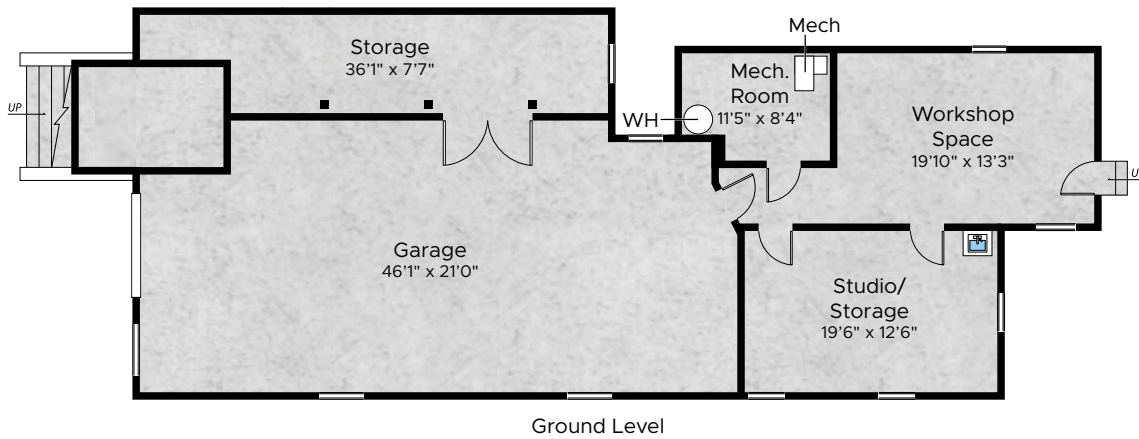

1616-1620 LARKIN STREET

SAN FRANCISCO

CREATED ON MARCH 20, 2025

DISCLAIMER: RENDERING BY OPEN HOMES PHOTOGRAPHY. ALL MEASUREMENTS ARE APPROXIMATE AND MAY NOT BE EXACT. DO NOT RELY ON THE ACCURACY OF THIS FLOOR PLAN WHEN DETERMINING THE PRICE OF A PROPERTY OR MAKING DECISIONS REGARDING BUYING OR SELLING OF PROPERTIES WITHOUT INDEPENDENT VERIFICATION.