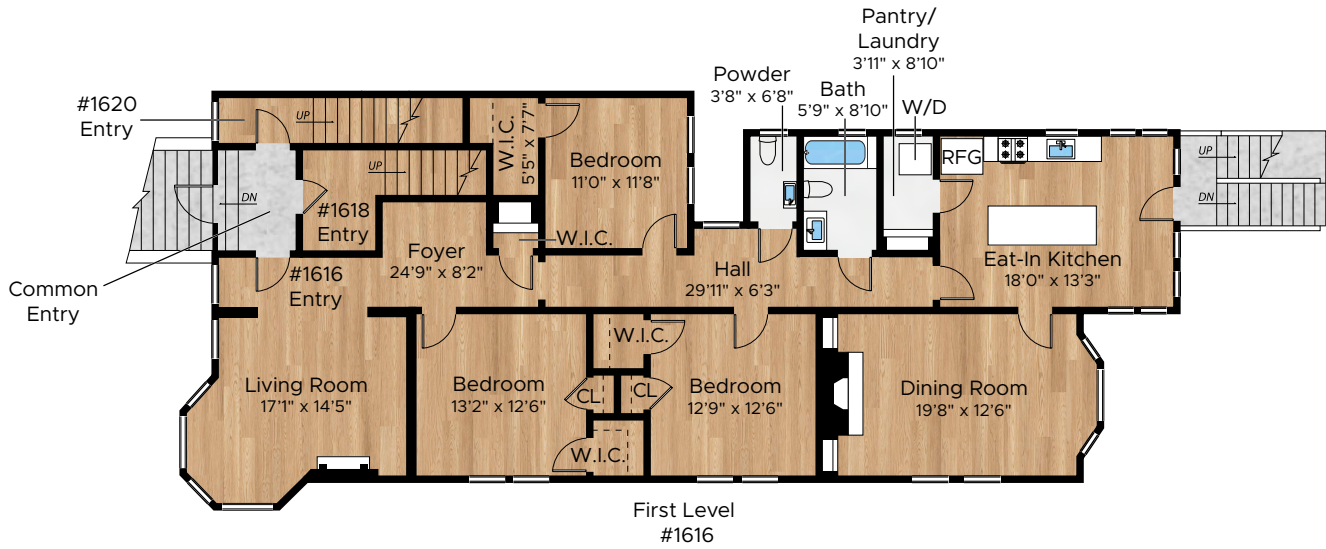

1616-1620 LARKIN STREET

SAN FRANCISCO

CREATED ON MARCH 20, 2025

DISCLAIMER: RENDERING BY OPEN HOMES PHOTOGRAPHY. ALL MEASUREMENTS ARE APPROXIMATE AND MAY NOT BE EXACT. DO NOT RELY ON THE ACCURACY OF THIS FLOOR PLAN WHEN DETERMINING THE PRICE OF A PROPERTY OR MAKING DECISIONS REGARDING BUYING OR SELLING OF PROPERTIES WITHOUT INDEPENDENT VERIFICATION.