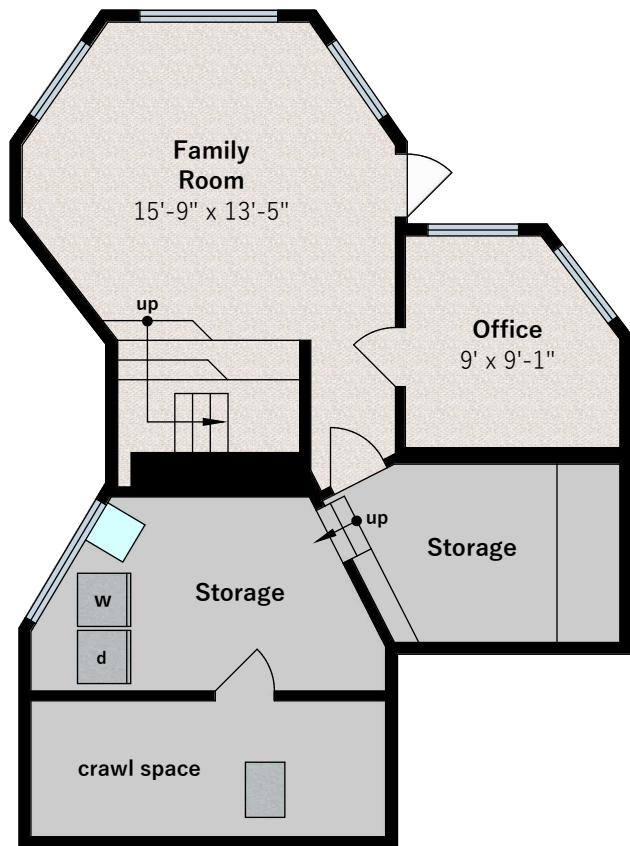

1121 Winsor Avenue

Piedmont, CA 94610

Lower Level

Main Level

Interior room dimensions are shown, and all square footage measured from perimeter of exterior walls. Decks, porches, and patios are not included in calculations.

Measured on February 27th, 2025

Any and all information on this drawing is for illustrative purposes only and is deemed reliable, but not guaranteed. All information requires independent verification.

1121 Winsor Avenue

Piedmont, CA 94610

Upper Level

Interior room dimensions are shown, and all square footage measured from perimeter of exterior walls. Decks, porches, and patios are not included in calculations.

Measured on February 27th, 2025